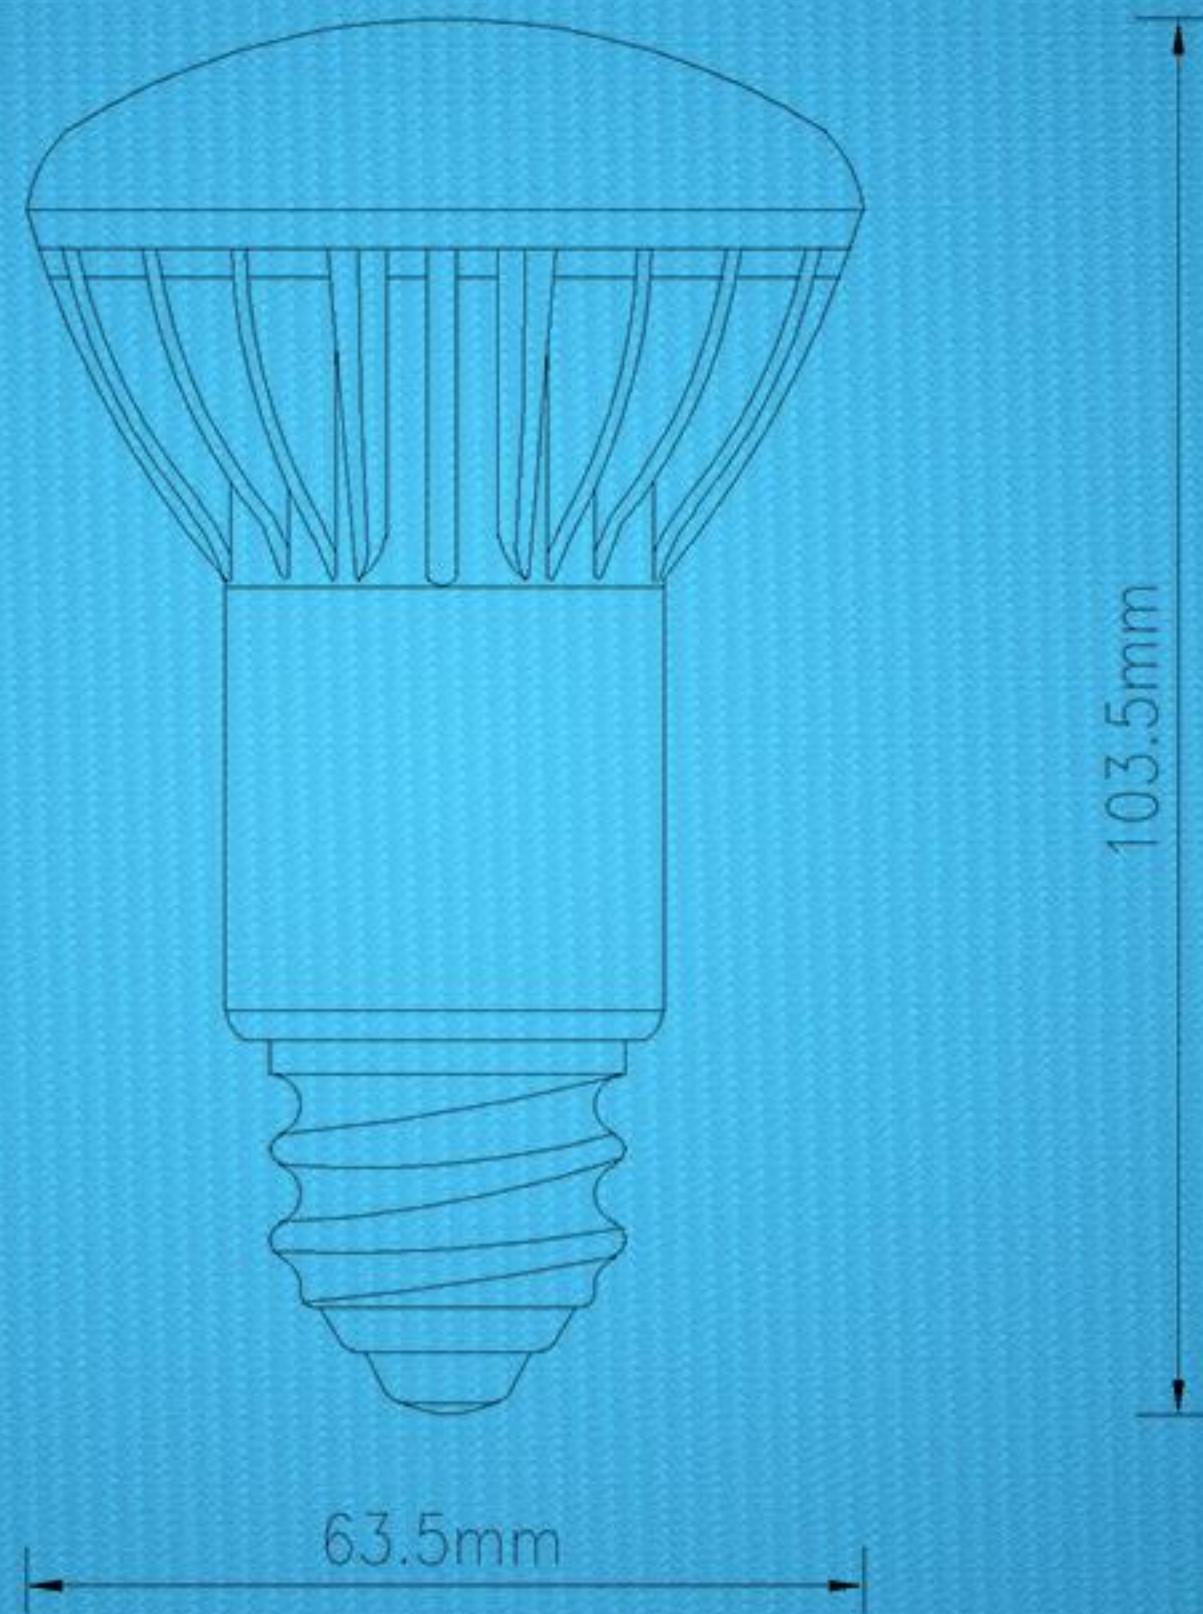

**Seitronic®**  
LED FOR HALLS & GARTEN  
E27, R63 7W  
230V 50/60HZ 47mA  
2900K, 550lm, 160°

ITEM: LM-E27-5630X14K29

Base: E27

Voltage: 230V.50-60HZ

Output: 7W

Energ: A+

Kelvin: 2900K

Lumen: 550LM

CRI: ≥80Ra

Life Span: 25000h

Switch Life: 12500

Beam Angle: 160°

LED Chip: 5630

LED QTY: 14

Reflector: Ceramic

Lens: Plastic

## LED Chip

14Pcs Super  
Bright LED

Reflector:  
Ceramic

Results show